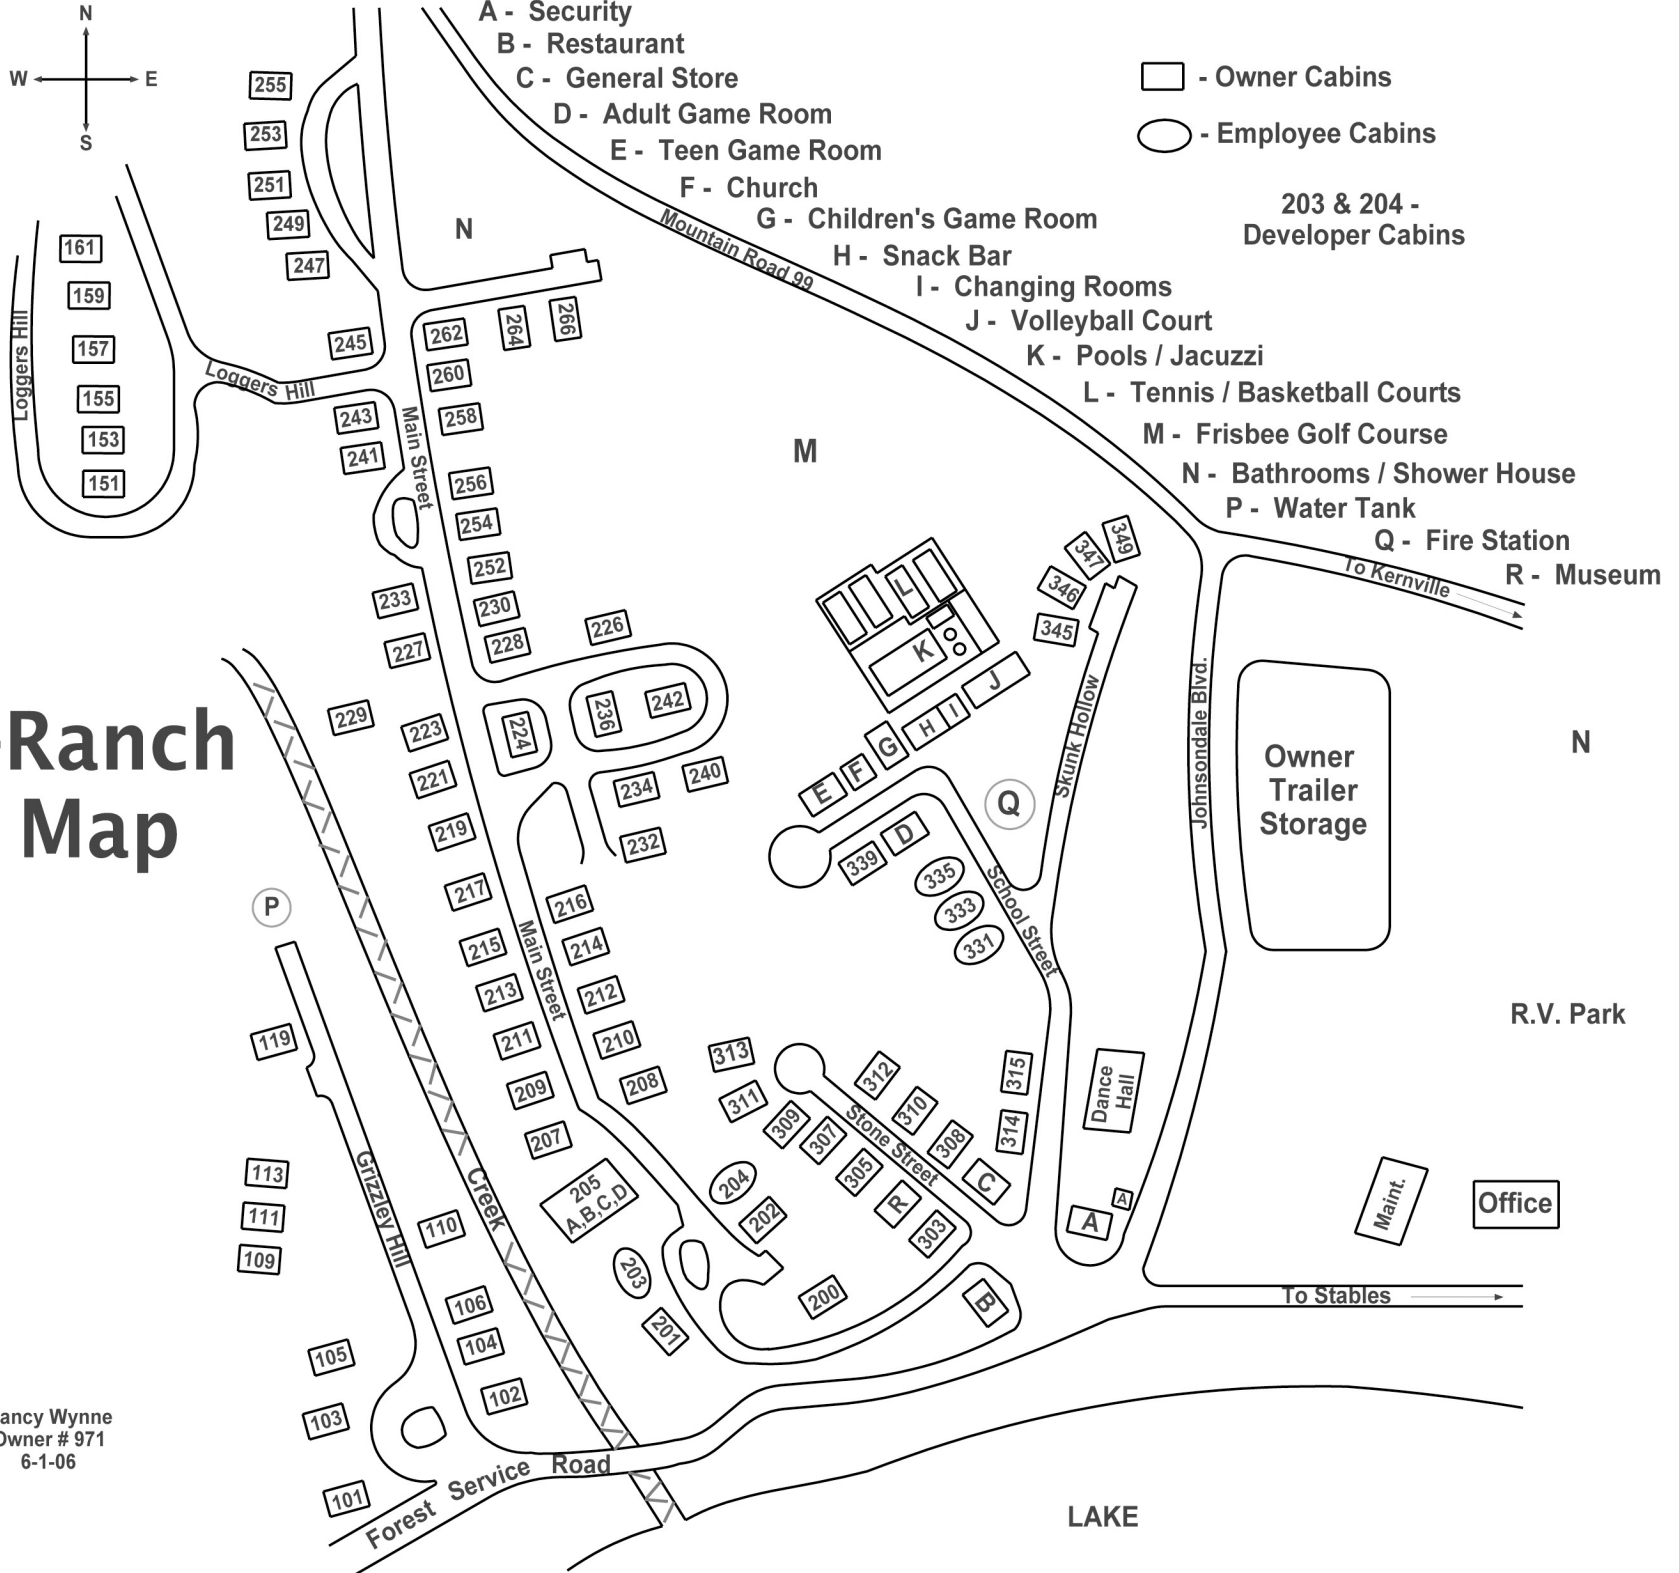

- A - Security
- B - Restaurant
- C - General Store
- D - Adult Game Room
- E - Teen Game Room
- F - Church
- G - Children's Game Room
- H - Snack Bar
- I - Changing Rooms
- J - Volleyball Court
- K - Pools / Jacuzzi
- L - Tennis / Basketball Courts
- M - Frisbee Golf Course
- N - Bathrooms / Shower House
- P - Water Tank
- Q - Fire Station
- R - Museum

- Owner Cabins
- Employee Cabins

203 & 204 - Developer Cabins

# R-Ranch Map

Nancy Wynne  
 Owner # 971  
 6-1-06

LAKE